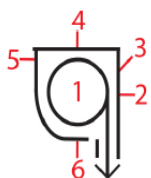

Crank Handle Colour: Black White Grey Size (m): 1.0 1.2 1.6 1.8 2.0 2.2

Motor

Intro

Alpha

Somfy

Cable Exit Point

(Cassette Only)

2-3: NO WALL INSTALLATION
4: NO CEILING INSTALLATION