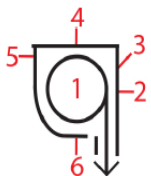

Company:

Contact #:

Order Ref:

Contact Name:

ATTENTION: Before entering the dimensions, make sure you take your measures at the top, middle and bottom of the window where the awning will be placed to make sure there is no "Out of Square".

Dimensions

Make Width (mm):

Make Height (mm):

Fabric Range or Kit Only:

Kit Only (No Fabric)	
Ricky Richards QM5	
Shann Atmosphere 95	
Shaw Dayscreen	
Shann Atmosphere 99	
HVG Visiontux Plus	
Nolan Group Vistaweave 95	
Ricky Richards Outlook Mode	
HVG Visiontux Ultra	
Nolan Group Vistaweave 99	
Serge Ferrari Soltis 96	
HVG Visiontux Extreme	
Ricky Richards Outlook Privacy	
Serge Ferrari Soltis 88	
Serge Ferrari Soltis 92	
Ricky Richards Mode Zero	

Fabric Colour Name (please write):

Cassette

Square ☐

Rounded ☐

Note: Square N/A for 150mm cassette – must select rounded.

Or

None (Cabrio) ☐

Conventional Roll ☐

Reverse Roll ☐

System Components Colour

Standard Colours:

Metallic Black ☐

Satin White ☐

Grey ☐

Gloss White ☐

Or Custom Colour (Powder Coating):

Colour Name (please write):

Dulux ☐

Interpon ☐

Cable Bracket Options

Standard Floor/Face Fix ☐

Stainless Steel Floor Fix ☐

Rounded Floor/Face Fix ☐

Rounded Reveal Fix ☐

Extension Face Fix ☐

Adjustable Face Fix ☐

Fixing ☐ Face ☐

Reveal ☐

Operation ☐ Left ☐

Right ☐

Crank Handle Colour: Black ☐

White ☐

Grey ☐

Size (m): 1.0 ☐

1.2 ☐

1.6 ☐

1.8 ☐

2.0 ☐

2.2 ☐

Motor

Intro

Alpha

Somfy

Cable Exit Point

(Cassette Only)

2-3: NO WALL INSTALLATION
4: NO CEILING INSTALLATION

- 1 ☐
- 2 ☐
- 3 ☐
- 4 ☐
- 5 ☐
- 6 ☐

- Mech. Limits ☐
- Elect. Limits ☐
- 4-Wire Home Auto ☐

R EL S

Remote

- 1 CH White ☐
- 2 CH White ☐
- 6 CH White ☐
- 16 CH White ☐
- 1 CH Black ☐
- 16 CH Black ☐

- RE301 1 CH ☐
- RE302 5 CH ☐
- RE303 4 CH ☐
- RE303 8 CH ☐
- RE303 16 CH ☐
- RE303 1T 1 CH ☐
- RE303 4T 4 CH ☐
- RE201 1 CH ☐
- RE202 2 CH ☐
- RE203 8 CH ☐
- RS001 Wind & Light Sensor ☐

- Fit with Somfy Altus ☐
- Fit ready for (customer supplied motor) ☐

RTS Remote

Remote Colour

- 1 CH Situo ☐
- 2 CH Situo ☐
- 5 CH Situo ☐
- 16 CH Telis ☐
- Smoove Wall Mount ☐
- Smoove 1 Frames ☐
- Smoove Origin + Pure Frame ☐
- Smoove Origin 2 + Pure Frame ☐
- Smoove Origin 4 + Pure Frame ☐
- Eolis RTS Wind Sensor ☐
- Soliris RTS Wind & Sun Sensor ☐

Rose Gold* ☐

Gold* ☐

Black ☐

Pure ☐

Silver ☐

*N/A for Telis & Smoove Only

Delivery ☐
No Delivery ☐